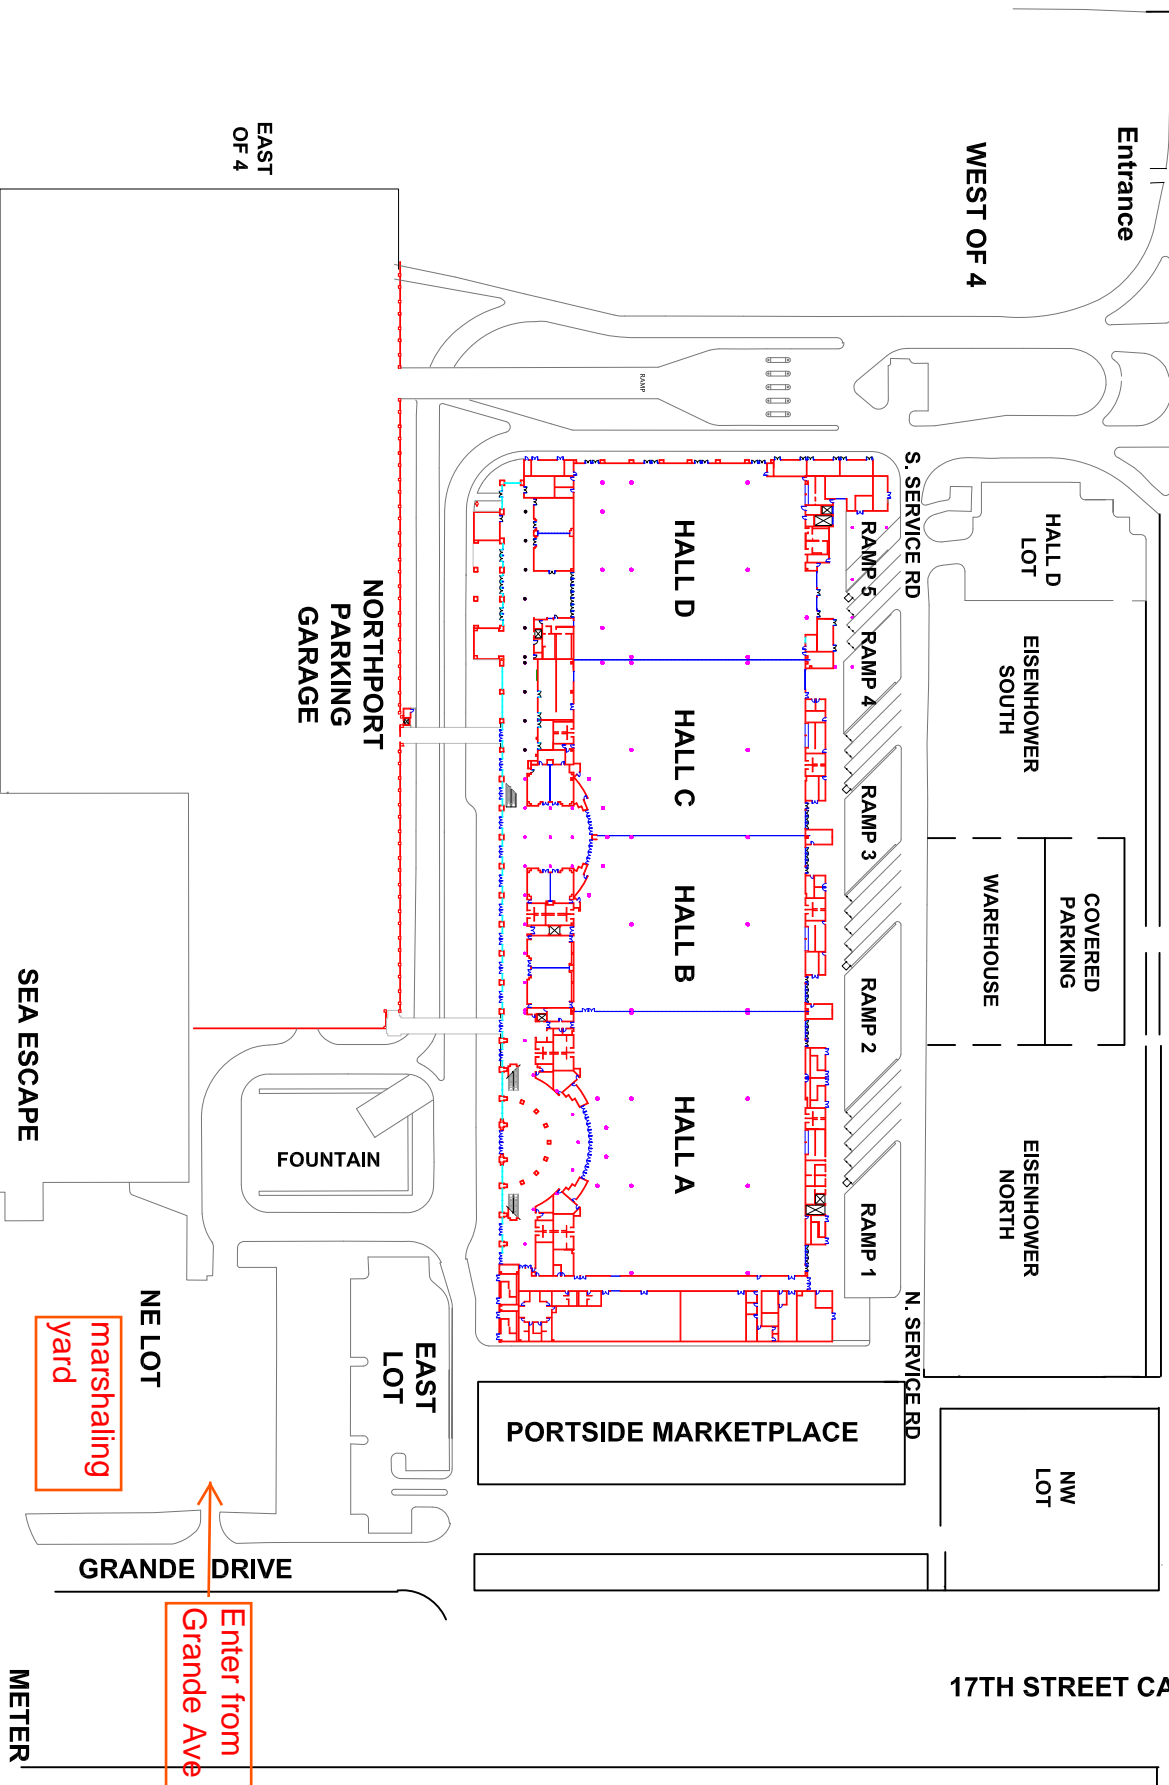

20TH STREET

WALGREEN'S STORE

RENAISSANCE HOTEL

CHECK POINT

EISENHOWER BLVD

Art Institute
17 Street

17TH STREET CAUSEWAY

Entrance

WEST OF 4

EAST OF 4

NORTHPORT PARKING GARAGE

HALL D

HALL C

HALL B

HALL A

HALL D LOT

RAMP 4

RAMP 3

RAMP 2

RAMP 1

PORTSIDE MARKETPLACE

FOUNTAIN

EAST LOT

NE LOT

marshaling yard

GRANDE DRIVE

Enter from Grande Ave

METER PARKING

SEA ESCAPE